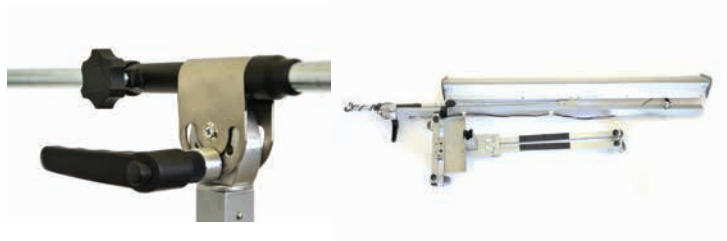

PDR Lights LED

Starled (8400)