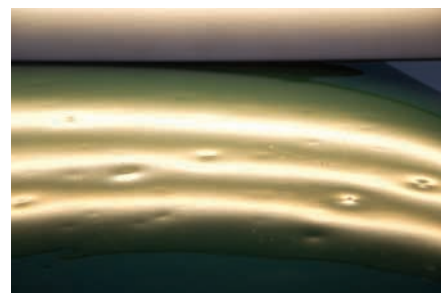

Starled Wide (8410) with black lines (8411)

Same stand as on the Starled
100cm X 30cm reflector
Can be had with lines or without