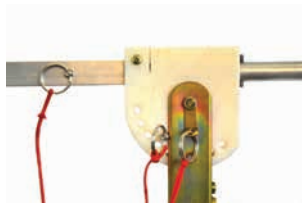

## LED Light

> A good lamp is the most important of all PDR tools

> A full selection of conventional and LED lamps

> Used by PDR technicians worldwide

## PDR Pro Light (8201)

220V light  
120cm reflector  
Easily adjustable  
Foldable feet  
Wide light bar  
6 meter cable