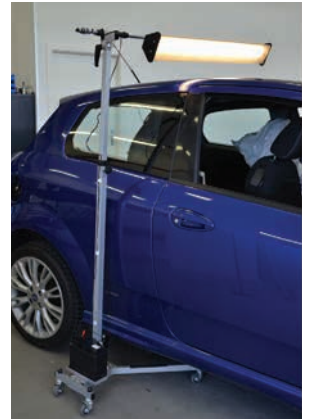

PDR Lights LED

Starled (8400)