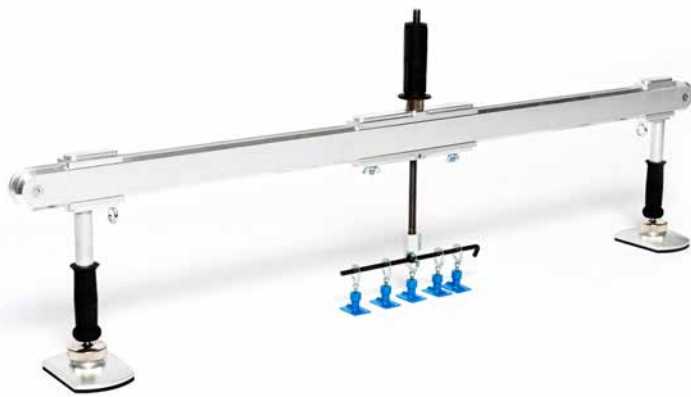

Glue Pullers

Modern body panel repair system

Glue Puller

GP2

Sliding Hammer

Dentliner

Single Parts

> PDR is an increasingly important part of modern body repair

> This catalog includes all the tools necessary for modern professional PDR

> These tools are used by bodyshop technicians worldwide

Glue Puller Sets

GP2 (7510)

Glue Puller (7500)

PDR Sliding Hammer (7560)

Dentliner (4100)

PDR Spare Parts

Part	Article no.		Part	Article no.	
Pullmelt 6 Beige Glue	7535		Knock Down	7540	
Pullmelt 7 Blue Glue	7530		Hammer	7570	
Pullmelt 8 Green Glue	7538		PE-Bottle	9902	
Glue Gun 220V/EU	7550		Power Knob M6	7525	
Glue Gun 220V/AU	7551		Power Knob Set Basic	7526	
Glue Gun 110V/US	7552		Power Knob Set Bit	7527	
Glue Gun 12V	7553		Power Knob Set Bit	7527	
Pull Knob GT-15	7515		Straight Bit M6	5720	
Pull Knob GT-25	7516		Window Wedge	8101	
Pull Knob HT-15	7517		Power Knob Full Set	4000	
Pull Knob HT-20	7518				
Pull Knob HT-30	7519				
Pull Knob Small Round	7511				
Pull Knob Big Round	7512				
Pull Knob Small Flat	7512				
Pull Knob Big Flat	7522				